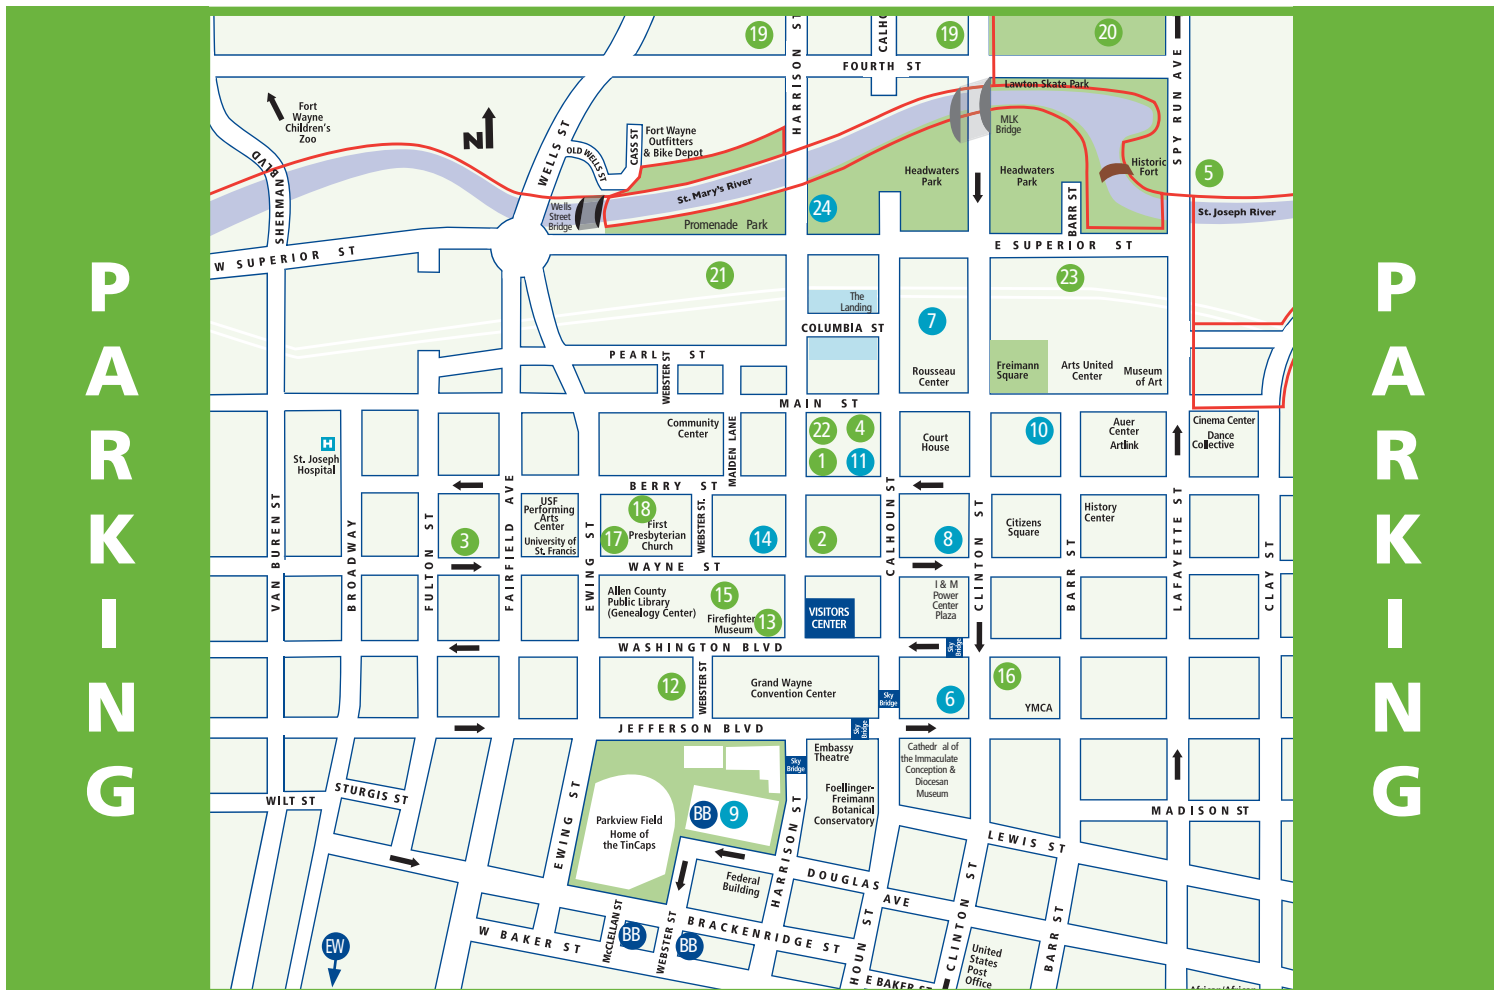

Downtown Public Parking

VisitFortWayne.com/Parking

● = Parking Lot ● = Parking Garage — = Rivergreenway Trails

Location	1/2 Hour	1 Hour	Ea. Addl. Hr.	Daily Max	Hours
1 120 W. Berry St. - PNC Bank	\$1.00	\$2.00	\$1.00	\$8.00 / \$2.00 weekends / \$5.00 events	Mon. - Fri. 7:30 am - 6:30 pm
2 132 W. Wayne St.	\$1.00	\$2.00	\$1.00	\$8.00 / \$2.00 weekends / \$5.00 events	Mon. - Fri. 7 am - 5:30 pm
3 520 W. Wayne St. - Trinity English Lutheran				\$4.00 / \$5.00 events	Drop Box
4 720 S. Calhoun St. - PNC Bank	\$1.00	\$2.00	\$1.00	\$8.00 / \$2.00 weekends / \$5.00 events	Mon. - Fri. 7 am - 5:30 pm
5 Spy Run Avenue, across from Old Fort (Volunteer Parking)	Free	Free	Free	Special Events TBD	24 hr.
6 100 E. Washington Blvd. - Civic Garage	\$1.00	\$2.00	\$1.00	\$8.00 / \$5.00 events	24 hr. automated
7 515 S. Calhoun St. - Plaza Garage	\$1.00	\$2.00	\$1.00	\$7.00 / \$5.00 events	24 hr. automated
8 828 S. Clinton St. - Town Center		\$1.00	\$1.00	\$7.00	24 hr. automated
9 1210 Harrison St. - Harrison Square	\$1.00	\$2.00	\$1.00	\$8.00 / \$5.00 events	24 hr. automated
10 200 E. Main St. - First Source Garage	\$1.00	\$1.75	\$1.00	\$7.00 / \$5.00 events	24 hr. automated
11 110 W. Berry St. - PNC Building	\$1.00	\$2.00	\$0.50	\$7.00	24 hr. automated
12 1014 Webster St. - Library (library visitors only)		\$1.00	\$1.00	\$7.00	24 hr. automated, credit card only
13 926 S. Harrison St. - Library		\$1.00	\$1.00	\$7.00	24 hr. automated, credit card only
14 220 W. Wayne St. - Skyline Garage	\$1.00	\$2.00	\$1.00	\$8.00 / \$5.00 events	24 hr. automated
15 219 W. Wayne St. - Library Surface Lot		\$1.00	\$1.00	\$7.00	24 hr. automated
16 210 E. Washington Blvd. - Masonic Temple				\$8.00 / \$5.00 events	Drop Box
17 346 W. Wayne St. - First Presbyterian Church	\$1.00	\$2.00	\$1.00	\$4 / \$2 nights & weekends / \$5 events	9 am - 3 pm, cash only
18 335 W. Berry St. - First Presbyterian Church	\$1.00	\$2.00	\$1.00	\$2.00 nights & weekends / \$5.00 events	9 am - 3 pm, cash only
19 4th St. & Clinton - North River Lot	Free	Free	Free	Special Events TBD	24 hr.
20 4th St. between Clinton & Spy Run	Free	Free	Free	Special Events TBD	24 hr.
21 301 W. Superior - Promenade Park				\$5 for first 4 hours, \$8 for 5-8 hours, free nights & weekends	Mon. - Fri. 7 am - 5 pm
22 123 W. Main St.	\$1.00	\$2.00	\$1.00	\$8 / \$2 nights & weekends / \$5 events	Mon. - Fri. 7 am - 5:30 pm, cash only
23 Freimann Square		\$1.00		Metered Parking	Open to public evenings & weekends
24 Riverfront at Promenade Park	\$1.00	\$2.00	\$1.00	\$8.00 / \$5.00 events	24 hr. automated, credit card only
BB Baseball Parking - \$5.00					
EW Electric Works	Free	Free	After 2 hrs., \$1/hr.	\$12	24 hr. automated, credit card only